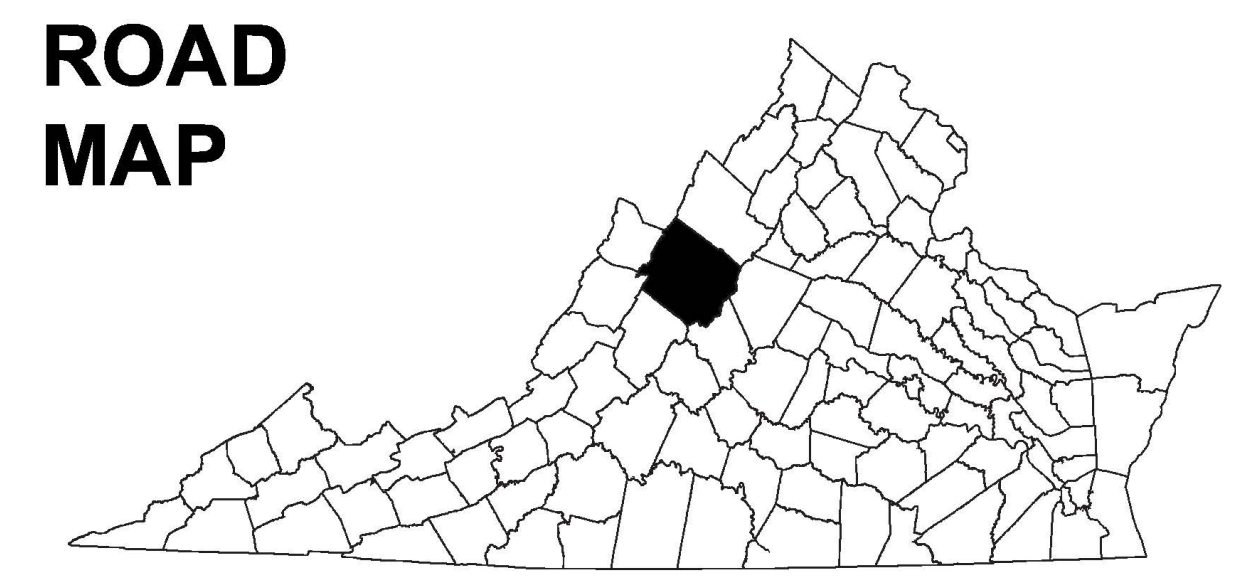

AUGUSTA COUNTY, VA

COUNTY ROAD MAP

AUGUSTA COUNTY

ROAD CLASSIFICATIONS	MISCELLANEOUS
Frontage Road	Schools
Secondary Route	Seaports
State Route	Park_RideLots
U.S. Route	<b>AIRPORTS</b>
Urban Road	Commercial
LightSurface	General
DividedHwy/Interstate	Military
AllWeatherSurface	<b>RAILROADS</b>
Unsurfaced	Metro
otherSurface	VARailroads
BikeRoutes	Park_N_Ride
AppalachianTrail	<b>BOUNDARIES</b>
Scenic Roads	MilitaryAreas
<b>Additional ROAD CLASSIFICATION (Post 2019)</b>	MagisterialDistricts
Hard-surface	Incorp_Areas
	Natural_LandCover